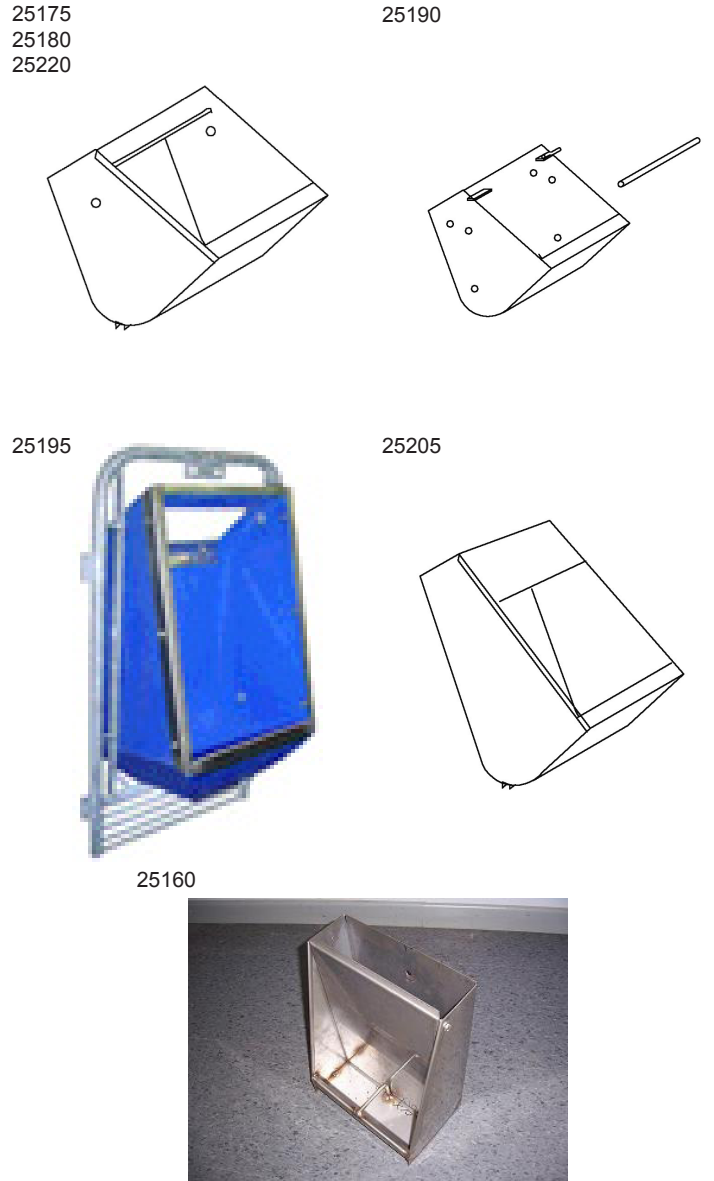

Osborne Feeder Components

Part #	Description	UPC
FDRPPFFOSAR	29" OA Adjustment Rod For RF1,RF2,RN1	24345
FDRPPFFOSCFWP	Paddle for Osborne Feed Wheel	24350
FDRPPFFOSCFWT	3" Tube for Osborne Feed Wheel	24355
FDRPPFFOSCSBK	SS Bolt Kit For RF1S, RF2S & RN1S (no drawing)	24360

Osborne Fenceline Adapters

Part #	Description	UPC
FDRPPFFSBF6WJ	F6 Water Jacket Assembly	24650
FDRPPFFSBF8WJ06	F8 Water Jacket Assembly	24705
FDRPPFFSBN8WJA	N8W Water Jacket Assembly	24805

JDP Feeders

Part #	Description	UPC
FDRTFFF12TOSS	12" SS Tip-Out Sow Feeder	25175
FDRTFFF12TOSSU	*Used* 12" SS Tip-Out Sow Feeder	25180
FDRTFFF14TOSS	14" SS Tip-out Sow Feeder	25220
FDRTFFF14BI	14" SS Bolt-in Sow Feeder	25190
FDRTFFF14BLUEF	14" Blue-Max Sow Feeder	25195
FDRTFFF14HPTO	14" SS High Profile Tip-out Sow Feeder	25205
FDRTPDMCF01	2-hole SS Creep Feeder	25160