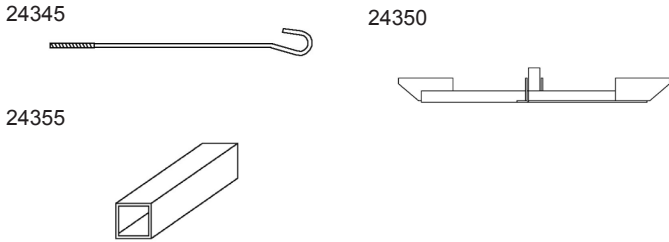

Osborne Feeder Components

Part #	Description	UPC
FDRPPFFOSAR	29" OA Adjustment Rod For RF1,RF2,RN1	24345
FDRPPFFOSCFWP	Paddle for Osborne Feed Wheel	24350
FDRPPFFOSCFWT	3" Tube for Osborne Feed Wheel	24355
FDRPPFFOSCSBK	SS Bolt Kit For RF1S, RF2S & RN1S (no drawing)	24360

Osborne Fenceline Adapters

Part #	Description	UPC
FDRPPFFSBF6WJ	F6 Water Jacket Assembly	24650
FDRPPFFSBF8WJ06	F8 Water Jacket Assembly	24705
FDRPPFFSBN8WJA	N8W Water Jacket Assembly	24805

JDP Feeders

Part #	Description	UPC
FDRTFFF12TOSS	12" SS Tip-Out Sow Feeder	25175
FDRTFFF12TOSSU	*Used* 12" SS Tip-Out Sow Feeder	25180
FDRTFFF14TOSS	14" SS Tip-out Sow Feeder	25220
FDRTFFF14BI	14" SS Bolt-in Sow Feeder	25190
FDRTFFF14BLUEF	14" Blue-Max Sow Feeder	25195
FDRTFFF14HPTO	14" SS High Profile Tip-out Sow Feeder	25205
FDRTPDMCF01	2-hole SS Creep Feeder	25160