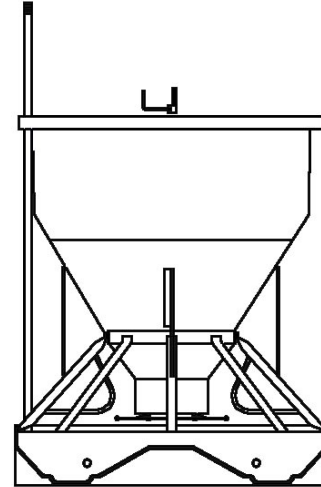

SB Stainless Water Jacket Assembly

Part #	Description	UPC
FDRPPFFSBF6WJ	F6 Water Jacket Assembly	24650
FDRPPFFSBF8WJ06	F8 Water Jacket Assembly	24705
FDRPPFFSBN8WJA	N8W Water Jacket Assembly	24805

SB Stainless Support Brackets

24680
24715

24685

Part #	Description	UPC
FDRPPFFSBF8HSB	F8 Hopper Support Bracket	24680
FDRPPFFSBF8XHSB	F8X Hopper Support Bracket	24715
FDRPPFFSBF8SOB	F8 Stand Off Bracket for Water Pipe	24685

Superbowl F6 Feeder

Part #	Description	UPC
FDRTPPFFSBF6	F6 Superbowl Wet/Dry Feeder 6.5cu'	25450

Superbowl F8 Feeder

Part #	Description	UPC
FDRTPPFFSBF8	F8 Superbowl Wet/Dry Feeder 6.5cu'	25465

Superbowl F8X Feeder

Part #	Description	UPC
FDRTPPFFSBF8X	F8X Superbowl Wet/Dry Feeder 9.5cu'	25485