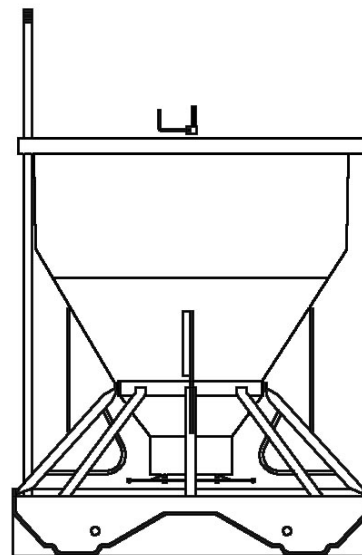

SB Stainless Water Jacket Assembly

Part #	Description	UPC
FDRPPFFSBF6WJ	F6 Water Jacket Assembly	24650
FDRPPFFSBF8WJ06	F8 Water Jacket Assembly	24705
FDRPPFFSBN8WJA	N8W Water Jacket Assembly	24805

SB Stainless Support Brackets

24680
24715

24685

Part #	Description	UPC
FDRPPFFSBF8HSB	F8 Hopper Support Bracket	24680
FDRPPFFSBF8XHSB	F8X Hopper Support Bracket	24715
FDRPPFFSBF8SOB	F8 Stand Off Bracket for Water Pipe	24685

Superbowl F6 Feeder

Part #	Description	UPC
FDRTPPFFSBF6	F6 Superbowl Wet/Dry Feeder 6.5cu'	25450

Superbowl F8 Feeder

Part #	Description	UPC
FDRTPPFFSBF8	F8 Superbowl Wet/Dry Feeder 6.5cu'	25465

Superbowl F8X Feeder

Part #	Description	UPC
FDRTPPFFSBF8X	F8X Superbowl Wet/Dry Feeder 9.5cu'	25485