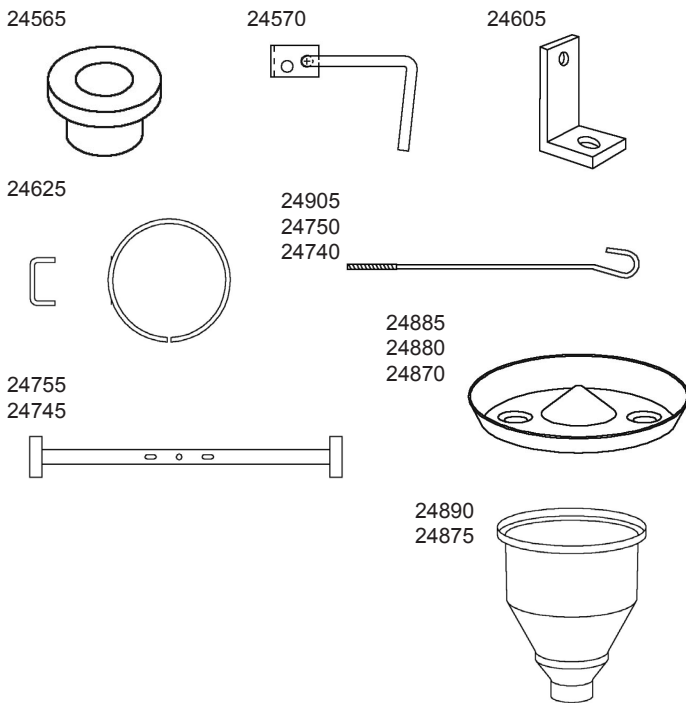

SB General Feeder Parts

Part #	Description	UPC
FDRPPFFSBBUSH	NSW 140 Shoulder Washer	24565
FDRPPFFSBCCH	SB Crank Handle Assembly	24570
FDRPPFFSBCHDB	SB SS Hold Down L-Bracket	24605
FDRPPFFSBCWRA	SB Wear Ring w/Stopper Assembly	24625
FDRPPFFSBSTAR	SB Adjustment Rod 21" for Small Top	24905
FDRPPFFSBMTAR	SB Adjustment Rod 24" for Medium Top	24750
FDRPPFFSBLTAR	SB Adjustment Rod 28" for Large Top	24740
FDRPPFFSBMTCBA	SB Cross Bar Assembly for Medium Top	24755
FDRPPFFSBLTCBA	SB Cross Bar Assembly 31 1/2" for Large Top	24745
FDRPPFFSBPMB02	N8W/N10X 24" Bottom Bowl Only	24885
FDRPPFFSBPMB	F6 27" Bottom Bowl Only W/2 Cups	24880
FDRPPFFSBPLB	F8 36" Bottom Bowl Only W/4 Cups	24870
FDRPPFFSBPMT	F6/F8/N10X 27" Top Hopper Only	24890
FDRPPFFSBPLT	F8X 32" Large Top Hopper Only	24875

SB Stainless Feed Dishes

Part #	Description	UPC
FDRPPFFSBF6D	F6 Feed Dish Assembly	24630
FDRPPFFSBF8DISH	F8 Feed Dish Assembly (F8/F8X/F8XL)	24655
FDRPPFFSBND	SB Nursery (N8W/N10X) Feed Dish Assembly	24815

SB Stainless Fenceline Adapters

Part #	Description	UPC
FDRPPFFSBF6FLA	F6 Fenceline Adapter (2 Per Feeder)	24635
FDRPPFFSBF8FLA	F8 Fenceline Adapter (2 Per Feeder)	24665
FDRPPFFSBF8FLA4P	F8 Fenceline Adapter (4 Post Feeder)	24670
FDRPPFFSBF8XFLA	F8X Fenceline Adapter (2 Per Feeder)	24710
FDRPPFFSBN10FLAX	N10X Fenceline Adapter	24770

SB Stainless Trough Divider Assembly

Part #	Description	UPC
FDRPPFFSBF6TD	F6 SS Trough Divider Assembly	24645
FDRPPFFSBF8TD	F8 SS Trough Divider Assembly	24695
FDRPPFFSBN8WTD	N8W SS Trough Divider Assembly	24810