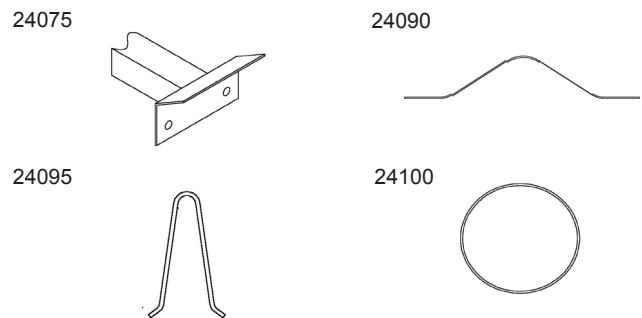

SB Trough Divider Components

Part #	Description	UPC
FDRPPARSBCTDL	SB Common Loop for TD - 1 3/4" x 2 3/4"	24110
FDRPPARSBCTDTB	SB Common Top Band for TD	24115
FDRPPARSBF6TDBB	F6 Bottom Band for TD	24145
FDRPPARSBF6TDLFB	F6 Fenceline Bar for TD	24150
FDRPPARSBF6TDP	F6 Pipe for TD	24155
FDRPPARSBF6TDR	F6 Divider Rod for TD Pipe	24160
FDRPPARSBF8TDBB	F8 Bottom Band for TD	24175
FDRPPARSBF8TDFB	F8 Fenceline Adapter Bar - TD	24180
FDRPPARSBF8TDP	F8 Pipe for TD	24185
FDRPPARSBF8TDR	F8 Divider Rod for TD Pipe	24190
FDRPPARSBN10TDBB	N8W & N10 Bottom Band - TD	24230
FDRPPARSBN10TDR	ROD FOR ORIGINAL N10 TROUGH DIVIDER 5/16	24235
FDRPPARSBN10TDRD	24240 ROD FOR N10 DRY TROUGH DIVIDER 3/8"	24240
FDRPPARSBN8WTDR	24265 Rod for N8W Trough Divider 08CAD	24265