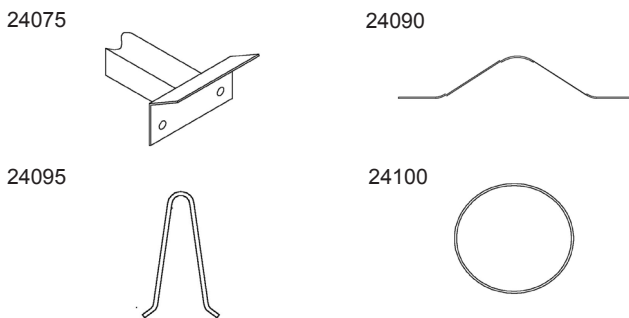

## PDM Feeder Components

Part #	Description	UPC
FDRPPAR14BLUEDEF	SS Inside Deflector for 14" Plastic Feeder	24000
FDRPPAR14BLUEFRA	SS Frame For 14" Plastic Feeder	24005
FDRPPAR14BLUEMAX	14" Plastic Feeder Only (Untrimmed)	24010
FDRPPAR14BLUEPRO	SS Front Protector for 14" Plastic Feeder	24015
FDRPPAR20E	20" Plastic Feeder (Trimmed)	24020
FDRPPARSFC	Channel for Bottom of Tip-Out Sow Feeder	24305
FDRPPFF14FRAME	S.S. Frame For 14" Blue Plastic Sow Feeder	24920

## Superbowl Dish Components

Part #	Description	UPC
FDRPPARSBCCBB	SB Common Cross Bar Mounting Bracket	24075
FDRPPARSBCD	SB Common Dish/Cut & Press W/Ring	24090
FDRPPARSBCDH	SB Common Hanger for Dish Assembly	24095
FDRPPARSBCDR	SB SS Common 1/4" Rings for Dish	24100

## Superbowl Nose Pusher Rods

Part #	Description	UPC
FDRPPARSBF6NPR	F6 Nose Pusher Rod for Dish	24140
FDRPPARSBF8DNPR	F8 Nose Pusher Rod for Dish	24170
FDRPPARSBNDNPR	Nose Pusher for Nursery Dish	24280