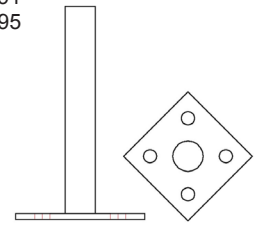

Stall Components

39805

39810

Part #	Description	UPC
STALPARFGP	Pin 9/16" Rod 3 1/2" for Stall Gate	39825
STALPARH250225X2	Flat Bar For Gate Hinge W/Nipple	39830
STALPARH250250X2	Flat Bar For Gate Hinge W/Pin	39835
STALPARL24W	3 1/2" Weld-On Loop for 24"OC Gate	39855
STALPARRAGFL	Flip Loop for Rear Access Gate	39875
STALPARRGHFP	Rear Gate Hinge Flat Bar for Pin	39890
STALPARRGHN	Hinge w/Nipple For AI Gate	39895
STALPARRGHPLT	Hinge w/Pin for Left Rear Gate	39900
STALPARRGHPRT	Hinge w/Pin for Right Rear Gate	39905
STALPARRGL	Flip Loop For Rear AI Gate w/2 Holes	39910
STALPARSAB	Stall Assy Bracket w/2 Holes	39940
STALPARSDTD	Weld-On Deflector for Stall Drop Tube	39955
STALPARSNR	Stall Nose Ring	40020
STALPARST	Stall Tab 3/8" Thick w/1 hole	40025

Stall Legs

39985

39990
39991
39995

Part #	Description	UPC
STALPARSL2	7" 2-Way Stall Leg	39985
STALPARSL4W	7" 4-Way Stall Leg Complete	39990
STALPARSL4W8	8" 4-Way Stall Leg Complete	39991
STALPARSL4W9	9" 4-Way Stall Leg Complete	39995

Stall Foot Pads

39965

39970

39980

Part #	Description	UPC
STALPARSFP	2" x 4" 2-Hole SS Foot Pad	39965
STALPARSFP1	2" x 3" 1-Hole SS Foot Pad	39970
STALPARSFP4W	3" x 3" 4-Way SS Foot Pad	39980

Stall Assembly Tubes