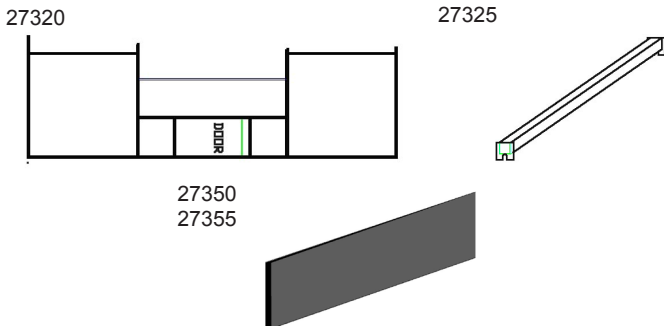

Flooring Parts

Part #	Description	UPC
FLORFLPCODO06	Optional 12ga SS Flip-Up Clean-Out Door	27320
FLORFLPCOS1.5	Optional SS Clean-Out Tube	27325
FLORFLPG188300	Galv 3/16" x 3" Floor Support Bar	27350
FLORFLPG250300	Galv 1/4" x 3" Floor Support Bar	27355