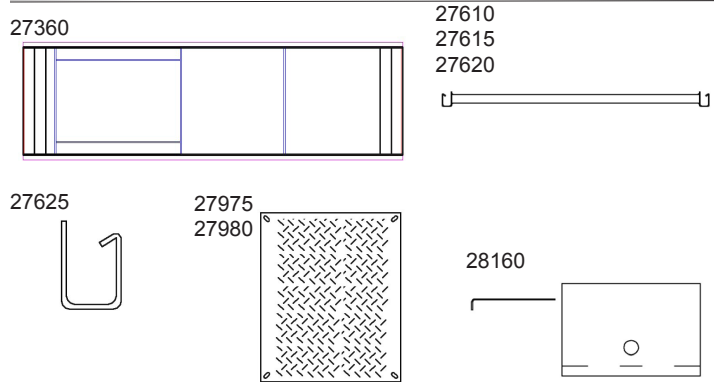

Flooring Parts

Part #	Description	UPC
FLORFLPGFSF07	Galv. Floor Support Frame	27360
FLORFLPMCCMB	Mount Bar For Modular Floor & Black Cast	27610
FLORFLPMCCMB1	Mount Bar For Modular Floor & Stall-Ring Cast	27615
FLORFLPMCCMBAC95	Mount Bar For Cast Repair & S95 Angle Floor	27620
FLORFLPMCCMBC	SS Clip for Mounting Bar	27625
FLORFLPMCCMBS	Crate Mount Bar & J-Bolt Kit for Modular Floor (no drawing)	27630
FLORPFOSHIM	7/16" Poly Floor Shim 1 1/2" x 8" (no drawing)	28230
FLORFLPUISRSHIM	Centering Shim 70" x 5/8" x 3/8" PVC (no drawing)	27954
FLORFLPWA20X24	3/16" Aluminum Wear Plate 20" x 24"	27975
FLORFLPWA24X24	3/16" Aluminum Wear Plate 24" x 24"	27980
FLORPFOCOVERSSS	SS Alley Covers 5 3/4" x 9 1/2"	28160