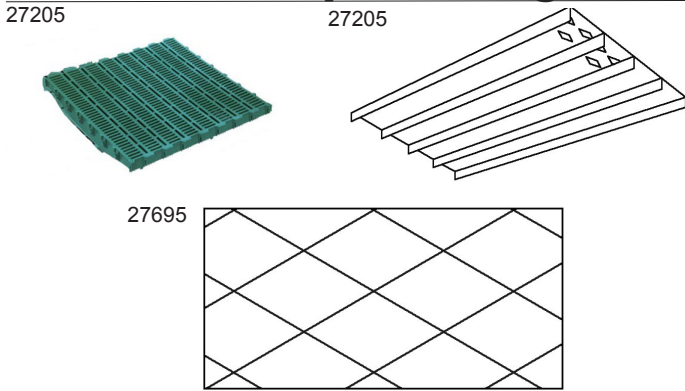

Nursery Flooring

Part #	Description	UPC
FLORADAPICO800	32" x 32" Piccolino Green Nursery Floor	27205
FLORFLPFEXNURS	Custom Nursery Expanded Metal Floor /sqft	27345
FLORFLPMEXNURS	Custom Nursery Expanded Metal Mesh /sqft	27695

Creep Flooring

Part #	Description	UPC
FLORFLPM1284	12" x 84" Modular Creep Side	27420
FLORFLPM1290	12" x 90" Modular Creep Floor	27425
FLORFLPM1296	12" x 96" Modular Creep Side	27430
FLORFLPM1696	16" x 96" Modular Creep Side	27484
FLORFLPM1884	18" x 84" Modular Creep Floor	27435
FLORFLPM2484	24" x 84" Modular Creep Floor	27440
FLORFLPM2490	24" x 90" Modular Creep Floor	27445
FLORFLPM2496	24" x 96" Modular Creep Side	27450
FLORFLPM3296	32" x 96" Modular Creep Side	27483
FLORFLPM3684	36" x 84" Modular Creep Floor	27455
FLORFLPM3690	36" x 90" Modular Creep Floor	27460
FLORFLPM4884	48" x 84" Modular Creep Side	27465
FLORFLPM4890	48" x 90" Modular Creep Floor	27475
FLORFLPM4896	48" x 96" Modular Creep Side	27480
FLORFLPMEXCREEP	Custom Coated Creep Expanded Metal Mesh	27690

Creep Flooring w/ Heat Pad Opening

Part #	Description	UPC
FLORFLPM3296HP	32" x 96" Modular Creep Side w/15" x 48" Heat Pad Opening	27482
FLORFLPM4884HP	48" x 84" Modular Creep Side w/ Heat Pad Opening	27470
FLORFLPM6496HP	64" x 96" Modular Creep Side w/30" x 48" Heat Pad Opening	27481