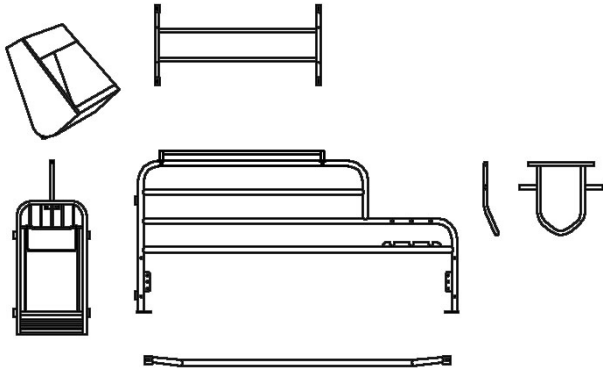

## Complete Crates

Part #	Description	UPC
CRATPFCS842214HP	84" Crate 22"OC w/14" High Profile Feeder	18826

Part #	Description	UPC
CRATPFCS842214TO	84" Crate 22"OC w/14" Tip-Out Feeder	18830

## Complete Crates

Part #	Description	UPC
CRATPFCSE841912F	84" Side Entry Crate 19"OC w/12"Feeder	18855
CRATPFCSE901912F	90" Side Entry Crate 19"OC w/12" Feeder	18885

Part #	Description	UPC
CRATPFCSE841912F	84" Side Entry Crate 19"OC w/12"Feeder	18855
CRATPFCSE901912F	90" Side Entry Crate 19"OC w/12" Feeder	18885