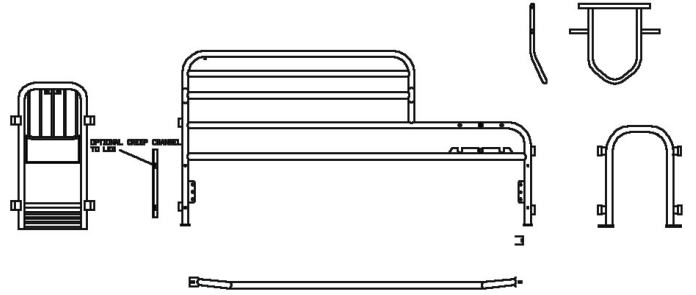

## Complete Crates

Part #	Description	UPC
CRATPFCS842214HP	84" Crate 22"OC w/14" High Profile Feeder	18826

Part #	Description	UPC
CRATPFCS842214TO	84" Crate 22"OC w/14" Tip-Out Feeder	18830

## Complete Crates

Part #	Description	UPC
CRATPFCSE841912F	84" Side Entry Crate 19"OC w/12"Feeder	18855
CRATPFCSE901912F	90" Side Entry Crate 19"OC w/12" Feeder	18885

Part #	Description	UPC
CRATPFCSE841912F	84" Side Entry Crate 19"OC w/12"Feeder	18855
CRATPFCSE901912F	90" Side Entry Crate 19"OC w/12" Feeder	18885