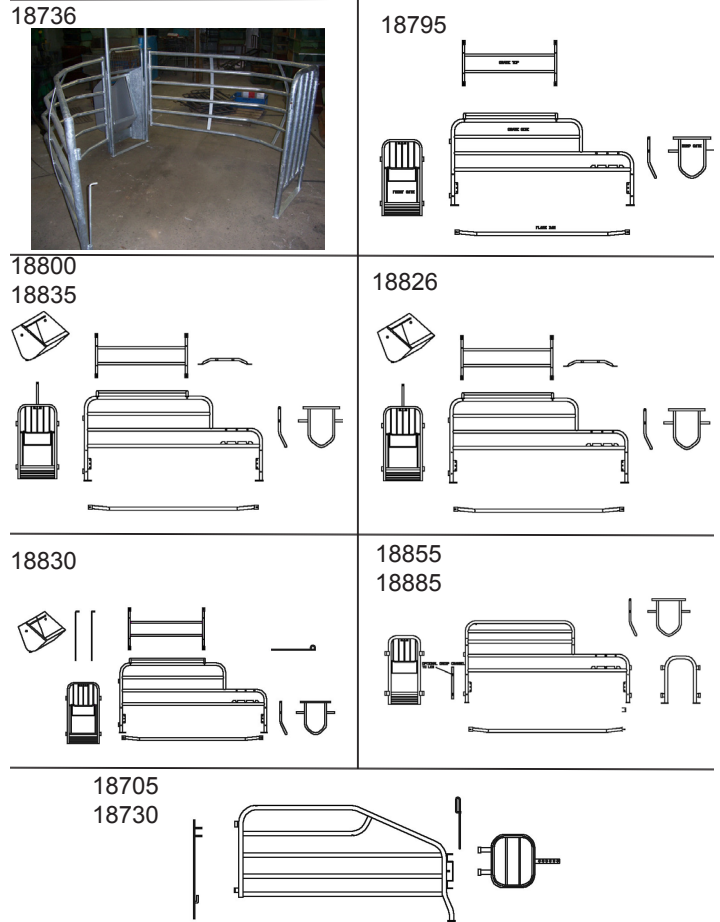

## Crate Components

Part #	Description	UPC
CRATCOMS19RG	19" S2002 Rump Gate	17750
CRATCOMS21RG	21" Rump Gate Stand. Crate	17780
CRATCOMS22RG	22" S2002 Rump Gate SB Style (20"OT)	17805
CRATCOMS19T	19" S80 Crate Top	17755
CRATCOMS21T	21" Crate Top	17785
CRATCOMS22T	22" Wide Top S80 Style Crate	17815
CRATCOMS84S	S84 Crate Side Flare Bar Style	17825
CRATCOMS90S	S90 Crate Side Flare Bar Style	17845
CRATCOMSE19G12TO	19" Front Gate Fits Side Entry Crate w/12" Tip Out Feeder	17850
CRATCOMSE22G14TO	22" SE Front Gate Fits 14" Tip-Out Feeder	17885
CRATCOMSE19RY	19" Side Entry Rear Yoke	17860
CRATCOMSE22RY	22" SE Wide Rear Yoke	17895
CRATCOMSE84SL	84" SE Left Crate Side Flare Bar Style	17900
CRATCOMSE84SR	84" SE Right Crate Side Flare Bar Style	17910
CRATCOMSE90SL	90" SE Left Crate Side	17920
CRATCOMSE90SR	90" SE Right Crate Side	17925

## Complete Crates

Part #	Description	UPC
CRATPFCFPFS	Farrow Pen Free Standing w/14" Plastic Feeder	18736
CRATPFCS8419	84" Standard Crate No Feeder	18795
CRATPFCS841912F	84" Standard Crate 19"OC w/12"Feeder	18800
CRATPFCS901912F	90" Standard Crate 19"OC w/12" Feeder	18835
CRATPFCS842214HP	84" Crate 22"OC w/14" High Profile Feeder	18826
CRATPFCS842214TO	84" Crate 22"OC w/14" Tip-Out Feeder	18830
CRATPFCSE841912F	84" Side Entry Crate 19"OC w/12"Feeder	18855
CRATPFCSE901912F	90" Side Entry Crate 19"OC w/12" Feeder	18885
CRATPFCEZL2003WM	Left Easy-Crate Wall Mount No Feeder	18705
CRATPFCEZR2003WM	Right Easy-Crate Wall Mount No Feeder	18730