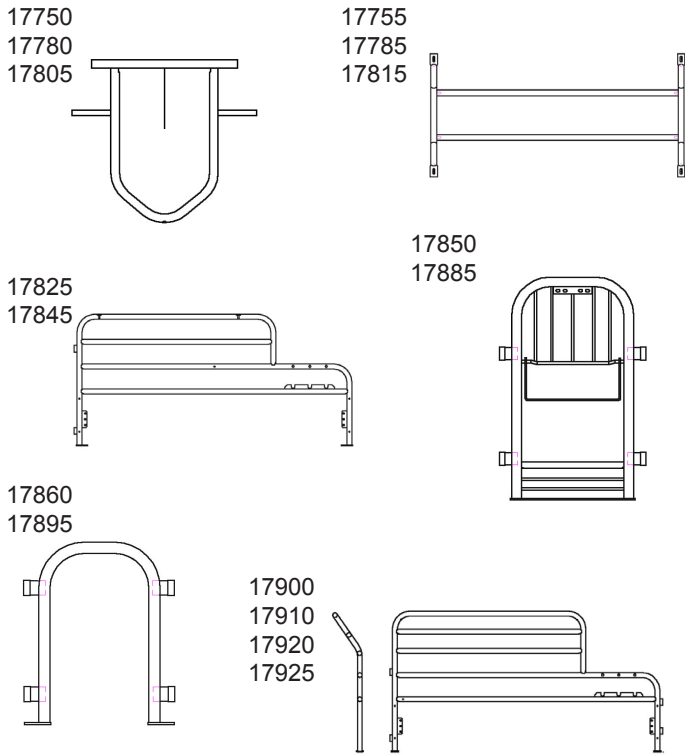

## Crate Components

Part #	Description	UPC
CRATCOMS19RG	19" S2002 Rump Gate	17750
CRATCOMS21RG	21" Rump Gate Stand. Crate	17780
CRATCOMS22RG	22" S2002 Rump Gate SB Style (20"OT)	17805
CRATCOMS19T	19" S80 Crate Top	17755
CRATCOMS21T	21" Crate Top	17785
CRATCOMS22T	22" Wide Top S80 Style Crate	17815
CRATCOMS84S	S84 Crate Side Flare Bar Style	17825
CRATCOMS90S	S90 Crate Side Flare Bar Style	17845
CRATCOMSE19G12TO	19" Front Gate Fits Side Entry Crate w/12" Tip Out Feeder	17850
CRATCOMSE22G14TO	22" SE Front Gate Fits 14" Tip-Out Feeder	17885
CRATCOMSE19RY	19" Side Entry Rear Yoke	17860
CRATCOMSE22RY	22" SE Wide Rear Yoke	17895
CRATCOMSE84SL	84" SE Left Crate Side Flare Bar Style	17900
CRATCOMSE84SR	84" SE Right Crate Side Flare Bar Style	17910
CRATCOMSE90SL	90" SE Left Crate Side	17920
CRATCOMSE90SR	90" SE Right Crate Side	17925

## Complete Crates

Part #	Description	UPC
CRATPFCFPFS	Farrow Pen Free Standing w/14" Plastic Feeder	18736
CRATPFCS8419	84" Standard Crate No Feeder	18795
CRATPFCS841912F	84" Standard Crate 19"OC w/12"Feeder	18800
CRATPFCS901912F	90" Standard Crate 19"OC w/12" Feeder	18835
CRATPFCS842214HP	84" Crate 22"OC w/14" High Profile Feeder	18826
CRATPFCS842214TO	84" Crate 22"OC w/14" Tip-Out Feeder	18830
CRATPFCSE841912F	84" Side Entry Crate 19"OC w/12"Feeder	18855
CRATPFCSE901912F	90" Side Entry Crate 19"OC w/12" Feeder	18885
CRATPFCEZL2003WM	Left Easy-Crate Wall Mount No Feeder	18705
CRATPFCEZR2003WM	Right Easy-Crate Wall Mount No Feeder	18730