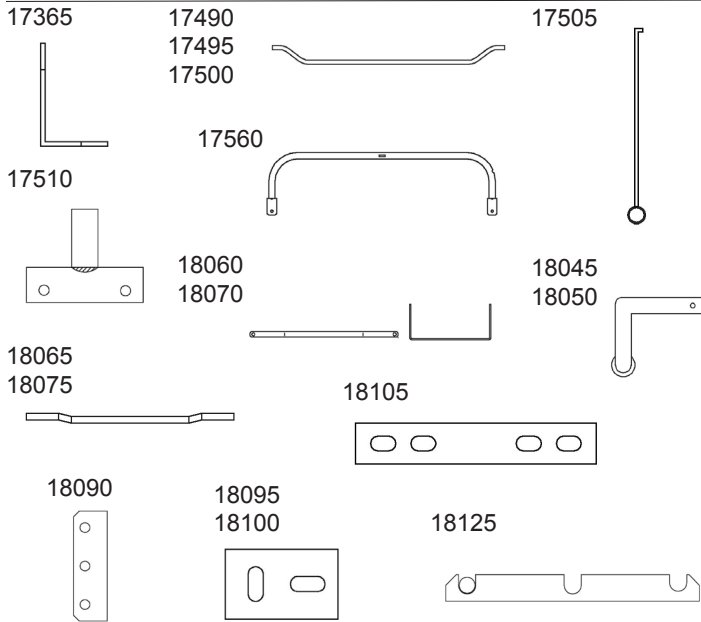

Crate Components

Crate Components

Part #	Description	UPC
CRATCOMACLB	L Bracket for Common Panel 1 3/4" x 3" w/ Slot	17365
CRATCOMAFB84	84" Adjustable Flare Bar	17490
CRATCOMAFB90	90" Adjustable Flare Bar	17495
CRATCOMAFB93	93" Adjustable Flare Bar	17500
CRATCOMAFBA	Adjuster Lever For Flare Bar	17505
CRATCOMAFBB	T Bracket For Flare Bar	17510
CRATCOMCB36S	36" Anti-Crush Bar Flare Bar Style	17560
CRATCOMDT01	3" SS Drop Tube Fits S80 Crate (no drawing)	17670
CRATPARACRBF2002	5/8" Female Rump Bar For CPG Angle Crate	18045
CRATPARACRBM2002	5/8" Male Rump Bar For CPG Angle Crate	18050
CRATPARC12FLB	Latch Bar For 12" Flip Latch	18060
CRATPARC14FLB	Latch Bar for 14" Flip Latch	18070
CRATPARC12FLR	Rod for 12" Flip Latch	18065
CRATPARC14FLR	Rod for 14" Flip Latch	18075
CRATPARCFBB	Crate Flare Bar Bracket w/3 Holes	18090
CRATPARCFP	Black Crate Foot Pad w/2 Slots 2" x 3.5"	18095
CRATPARCFPS	SS Crate Foot Pad w/2 Slots 2" x 3"	18100
CRATPARCFTB	Drinker Bracket w/4-Slots	18105
CRATPARCRGB	Rump Gate Bracket 3 Notches	18125