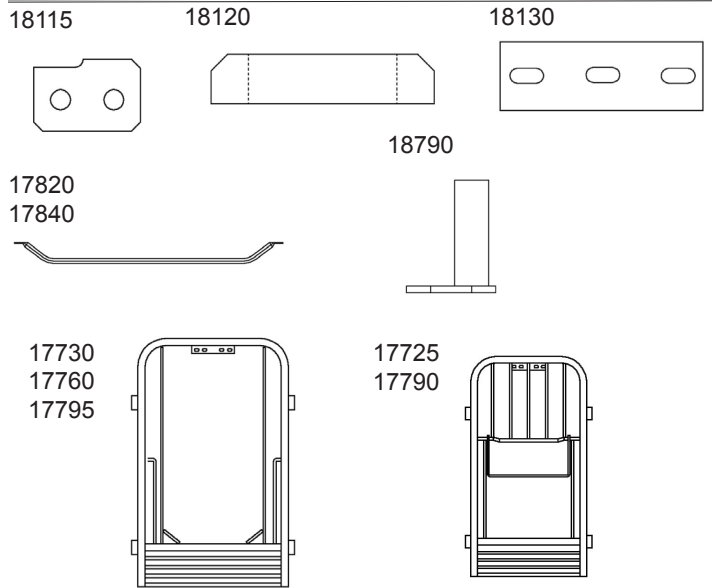

Crate Components

Crate Components

Part #	Description	UPC
CRATCOMACLB	L Bracket for Common Panel 1 3/4" x 3" w/ Slot	17365
CRATCOMAFB84	84" Adjustable Flare Bar	17490
CRATCOMAFB90	90" Adjustable Flare Bar	17495
CRATCOMAFB93	93" Adjustable Flare Bar	17500
CRATCOMAFBA	Adjuster Lever For Flare Bar	17505
CRATCOMAFBB	T Bracket For Flare Bar	17510
CRATCOMCB36S	36" Anti-Crush Bar Flare Bar Style	17560
CRATCOMDT01	3" SS Drop Tube Fits S80 Crate (no drawing)	17670
CRATPARACRBF2002	5/8" Female Rump Bar For CPG Angle Crate	18045
CRATPARACRBM2002	5/8" Male Rump Bar For CPG Angle Crate	18050
CRATPARC12FLB	Latch Bar For 12" Flip Latch	18060
CRATPARC14FLB	Latch Bar for 14" Flip Latch	18070
CRATPARC12FLR	Rod for 12" Flip Latch	18065
CRATPARC14FLR	Rod for 14" Flip Latch	18075
CRATPARCFBB	Crate Flare Bar Bracket w/3 Holes	18090
CRATPARCFP	Black Crate Foot Pad w/2 Slots 2" x 3.5"	18095
CRATPARCFPS	SS Crate Foot Pad w/2 Slots 2" x 3"	18100
CRATPARCFTB	Drinker Bracket w/4-Slots	18105
CRATPARCRGB	Rump Gate Bracket 3 Notches	18125