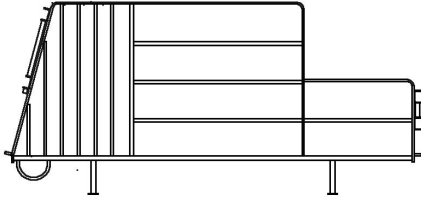

Low-Back Stall Sides

39340

39341

39345

39350

Part #	Description	UPC
STALCOMB2LBHBS	S2000 84" LB Horizontal Bar Stall Side	39340
STALCOMB2LBHBS72	72" LB Horizontal Bar Stall Side	39341
STALCOMB2LBHBSD	84" LB Horizontal Drop Tube Stall Side	39345
STALCOMB2LBVBS	84" LB Vertical Bar Stall Side	39350

High-Back Complete Stalls

40220

40221

40305

40310

Part #	Description	UPC
STALPFSB2HB90BS30	90" HB Boar Stall 30"OC (no drawing)	40136
STALPFSB2HBHBS	S2000 84" HB Horizontal Stall 24"oc	40220
STALPFSB2HBHBS14F	S2000 84" HB Horizontal Stall w/14" Feeder 24"oc	40221
STALPFSB2HBVBCU24	S2000 84" HB Stall 24"oc w/Crank-up Rear Gate (no drawing)	40222
STALPFSB2HBVBF24	S2000 84" HB 24"oc W/Flip-up Rear Gate Stall	40305
STALPFSB2HBVBS	S2000 84" HB Vertical Bar Stall 24"OC	40310