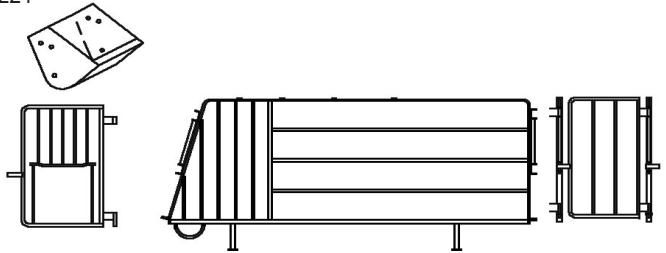

Low-Back Stall Sides

39340

39341

39345

39350

Part #	Description	UPC
STALCOMB2LBHBS	S2000 84" LB Horizontal Bar Stall Side	39340
STALCOMB2LBHBS72	72" LB Horizontal Bar Stall Side	39341
STALCOMB2LBHBSD	84" LB Horizontal Drop Tube Stall Side	39345
STALCOMB2LBVBS	84" LB Vertical Bar Stall Side	39350

High-Back Complete Stalls

40220

40221

40305

40310

Part #	Description	UPC
STALPFSB2HB90BS30	90" HB Boar Stall 30"OC (no drawing)	40136
STALPFSB2HBHBS	S2000 84" HB Horizontal Stall 24"oc	40220
STALPFSB2HBHBS14F	S2000 84" HB Horizontal Stall w/14" Feeder 24"oc	40221
STALPFSB2HBVBCU24	S2000 84" HB Stall 24"oc w/Crank-up Rear Gate (no drawing)	40222
STALPFSB2HBVBF24	S2000 84" HB 24"oc W/Flip-up Rear Gate Stall	40305
STALPFSB2HBVBS	S2000 84" HB Vertical Bar Stall 24"OC	40310