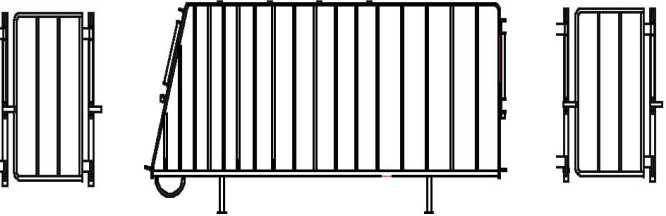

Low-Back Stall Sides

39340

39341

39345

39350

Part #	Description	UPC
STALCOMB2LBHBS	S2000 84" LB Horizontal Bar Stall Side	39340
STALCOMB2LBHBS72	72" LB Horizontal Bar Stall Side	39341
STALCOMB2LBHBSD	84" LB Horizontal Drop Tube Stall Side	39345
STALCOMB2LBVBS	84" LB Vertical Bar Stall Side	39350

High-Back Complete Stalls

40220

40221

40305

40310

Part #	Description	UPC
STALPFSB2HB90BS30	90" HB Boar Stall 30"OC (no drawing)	40136
STALPFSB2HBHBS	S2000 84" HB Horizontal Stall 24"oc	40220
STALPFSB2HBHBS14F	S2000 84" HB Horizontal Stall w/14" Feeder 24"oc	40221
STALPFSB2HBVBCU24	S2000 84" HB Stall 24"oc w/Crank-up Rear Gate (no drawing)	40222
STALPFSB2HBVBF24	S2000 84" HB 24"oc W/Flip-up Rear Gate Stall	40305
STALPFSB2HBVBS	S2000 84" HB Vertical Bar Stall 24"OC	40310