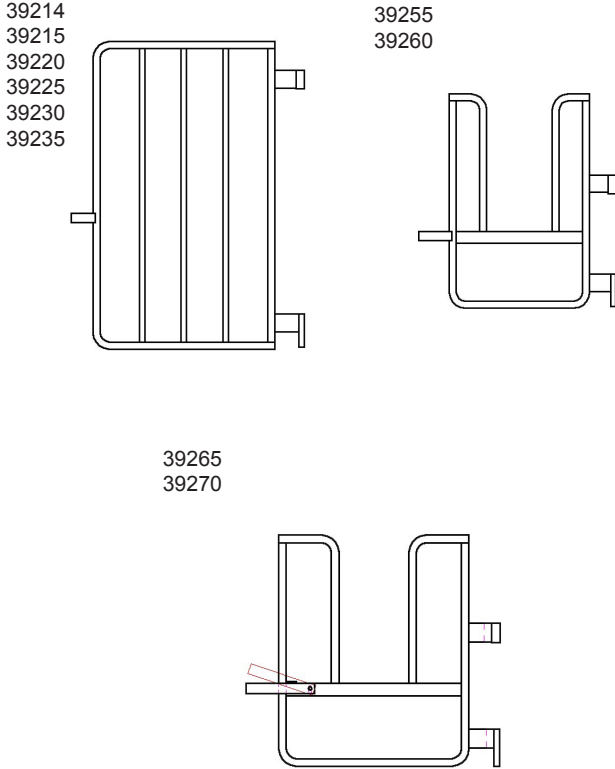

Stall Gates

Part #	Description	UPC
STALCOMB2GFB20	20"OC S2000 Front/Back Stall Gate	39214
STALCOMB2GFB23	23"OC S2000 Front/Back Stall Gate	39215
STALCOMB2GFB24	24"OC S2000 Front/Back Stall Gate	39220
STALCOMB2GFB26	26"OC S2000 Front/Back Stall Gate	39225
STALCOMB2GFB28	28"OC S2000 Front/Back Stall Gate	39230
STALCOMB2GFB30	30"OC S2000 Front/Back Stall Gate	39235
STALCOMB2GLBAI20	20"OC S2000 Low-Back AI Gate w/Welded Loop	39255
STALCOMB2GLBAI24	24"OC S2000 Low-Back AI Gate w/Welded Loop	39260
STALCOMB2GLBDSL	24"OC Left Hinging AI Gate w/Flip-Loop	39265
STALCOMB2GLBDSR	24"OC Right Hinging AI Gate w/Flip-loop	39270

Stall Sides

Part #	Description	UPC
STALCOMB2HBCHBS	84" HB Combo Horizontal Stall Side	39275
STALCOMB2HBCVBS	84" HB Combo Vertical Stall Side	39280
STALCOMB2HBHBS	S2000 84" HB Horizontal Bar Stall Side	39285
STALCOMB2HBVB90	90" HB Vertical Bar Stall Side for Boar Stalls	39301
STALCOMB2HBVBF	84" HB Vertical Bar Stall Side for Flip-Up Rear Gate	39305
STALCOMB2HBVBS	84" HB Stall Side w/Vertical Bars	39320
STALCOMB2HBVBSD	84" HB Vertical Bar Drop Tube Stall Side	39325
STALCOMB2LBHBS	S2000 84" LB Horizontal Bar Stall Side	39340
STALCOMB2LBHBS72	72" LB Horizontal Bar Stall Side	39341
STALCOMB2LBHBSD	84" LB HORIZ. DROP TUBE STALL SIDE ONLY 07CAD	39345
STALCOMB2LBVBS	39350 84" Stall Side Low-Back Vertical Bar Style 07CAD	39350
STALCOMB2LBVBSD	39360 84' LB VB DT Stall Side 7'@17&67 07	39360
STALPAR83X1STD	83 3/16" x 1" Rod (Bottom Cord)	39795
STALPARS2GFB24S	30 3/4" Spindle 9/16" Rod (S2000 Stall Gate)	39922