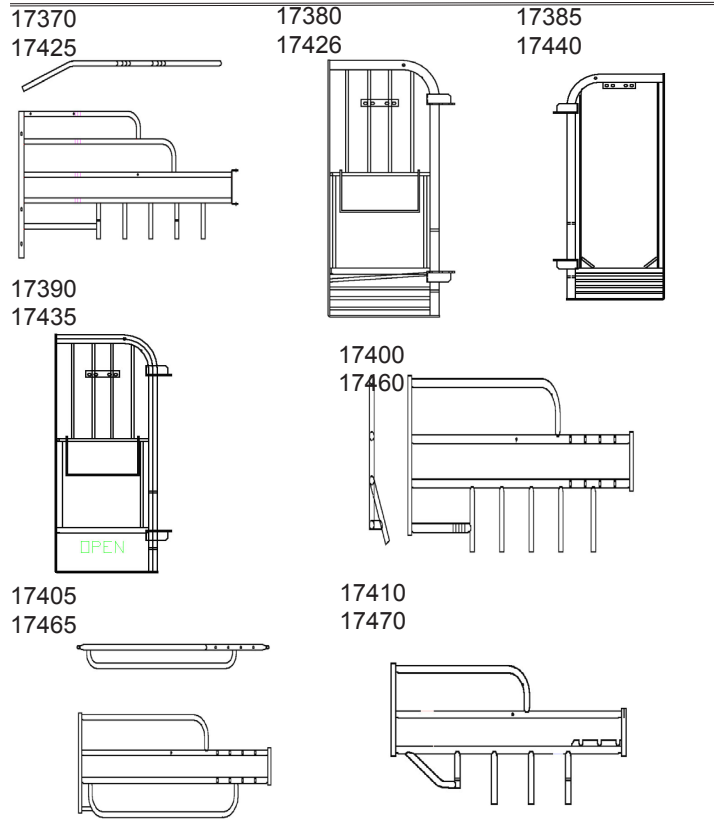

Crate Components

Part #	Description	UPC
CRATCOMACLCF2004	Left Curved Side Finger Style	17370
CRATCOMACRCF2004	Right Curved Side Finger Style	17425
CRATCOMACLF2004	Left Front Gate For 12" Tip Out Fdr (Closed Bottom)	17380
CRATCOMACRF2004	Right Front Gate For 12" Tip Out (Closed Bottom)	17426
CRATCOMACLF2004B	Left Front Gate For 14" Bluemax (Closed Bottom)	17385
CRATCOMACRF2004B	Right Front Gate For 14" Bluemax (Closed Bottom)	17440
CRATCOMACLF2004T	Left Front Gate For 12" Tip Out (Open Bottom)	17390
CRATCOMACRF2004T	Right Front Gate For 12" Tip Out (Open Bottom)	17435
CRATCOMACLLF2004	Left Long Side Finger Style	17400
CRATCOMACRLF2004	Right Long Side Finger Style	17460
CRATCOMACLLS2004	Left Long Side Flare Bar Style	17405
CRATCOMACRLS2004	Right Long Side Flare Bar Style	17465
CRATCOMACLSF2004	Left 90" Short Side Finger Style	17410
CRATCOMACRSF2004	Right 90" Short Side Finger Style	17470