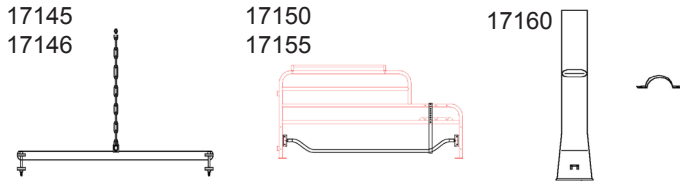

Crate Optional Kits

Part #	Description	UPC
CRATASSOPT01	36" Anti-Crush Bar Kit for Poissant Crate	17145
CRATASSOPT01U	36" Anti-Crush Bar Kit w/ Clamp (Universal)	17146
CRATASSOPT02	84" Adjustable Flare Bar Kit	17150
CRATASSOPT0290	90" Adjustable Flare Bar Kit	17155
CRATASSOPT03	3" SS Feed Tube for Std Crate	17160
CRATASSOPT04	12" Feed Saver Pin & Bar	17165
CRATASSOPT040	12" Feed Saver Pin & Clip	17170
CRATASSOPT041	14" Feed Saver Pin & Bar	17175
CRATASSOPT042	14" Feed Saver Pin & Clip	17180
CRATASSOPT05	3" SS Feed Tube for CPW	17185
CRATASSOPT06	19" OC Rear Poly Gate Kit	17190
CRATASSOPT07	21" OC Rear Poly Gate Kit	17195
CRATASSOPT071	22" OC Rear Poly Gate Kit	17200
CRATASSOPT072	21" OC Rear Swing Gate Kit	17205
CRATASSOPT073	22" OC Rear Swing Gate Kit	17210
CRATASSOPT08	Standard Crate Mount Kit	17215
CRATASSOPT09	21" OC Crate Mount Kit/Cast	17220
CRATASSOPT091	19" OC Crate Mount Kit/Cast	17225
CRATASSOPT10	S19 Crate Hardware Kit	17230
CRATASSOPT100	S22 Crate Hardware Kit	17235
CRATASSOPT101	FS Angle Crate Hardware Kit	17240
CRATASSOPT102	Double CPW Hardware Kit	17245
CRATASSOPT103	19" OC Crate Hardware Kit	17260
CRATASSOPT111	Creep Kit for CP Crate Wide	17270
CRATASSOPT12	1" Channel Kit for Creep Panel	17275
CRATASSOPT121	1" ID Creep Kit /CPGD	17285
CRATASSOPT122	1" ID Creep Kit /CPGS	17286
CRATASSOPT131	Creep Channel Kit (1 1/2" Norlock)	17300
CRATASSOPTAC01	Finger Anti-Crush Kit	17325
CRATASSOPTAC02	CPG SS Feed Tube 24" Long w/Clamp	17330
CRATASSOPTAC03	5/8" Rump Bar Set /AC Crate	17335
CRATASSOPTDPOF	12" Drinker Pipe W/Brkt	17345
CRATASSOPTDPWFV	12" Drinker Pipe w/ Flush Valve over 14" Feeder	17350