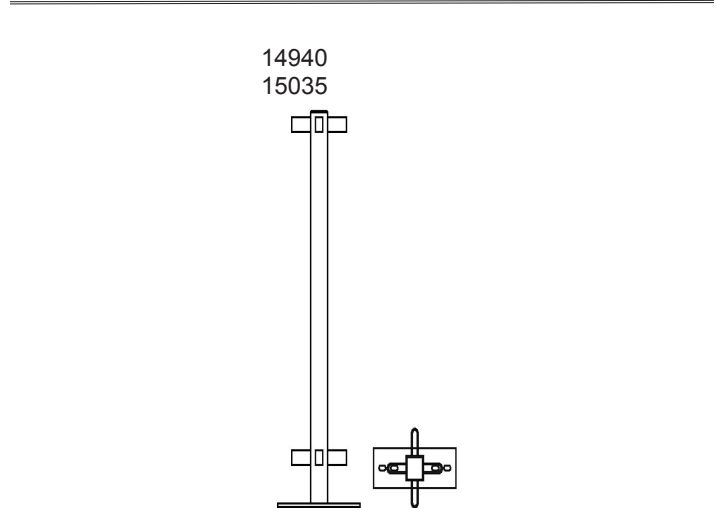

## Happy Hog 1 Way Posts

Part #	Description	UPC
BPENPFOHHPS0W	42" HH Post (No Loops)	14975
BPENPFOHHPF1W	HH 1-Way Along Base Post (40" Penning)	14915
BPENPFOHHPS1W	HH 1-Way Along Base Post (42" Penning)	14980
BPENPFOHHPF1WAC	HH 1-Way Across Base Post (40" Penning)	14920
BPENPFOHHPS1WA	HH 1-Way Across Base Post (42" Penning)	14985

## Happy Hog 3 Way Posts

Part #	Description	UPC
BPENPFOHHPF3W	HH 3-Way Post (40" Penning)	14935
BPENPFOHHPS3W	HH 3-Way Post (42" Penning)	15030
BPENPFOHHPS3FP12	HH 3-Way Feeder Post 12" Wide (42" Penning)	15020
BPENPFOHHPS3FP6	HH 3-Way Feeder Post 6" Wide (42" Penning)	15025

## Happy Hog 2 Way Posts

Part #	Description	UPC
BPENPFOHHPF2W	HH 2-Way Along Base Post (40" Penning)	14925
BPENPFOHHPS2W	HH 2-Way Along Base Post (42" Penning)	15005
BPENPFOHHPF2WAC	HH 2-Way Across Base Post (40" Penning)	14930
BPENPFOHHPS2WA	HH 2-Way Across Base Post (42" Penning)	15010

## Happy Hog 4 Way Posts

Part #	Description	UPC
BPENPFOHHPF4W	HH 4-Way Post (40" High Penning)	14940
BPENPFOHHPS4W	HH 4-Way Post (42" High Penning)	15035