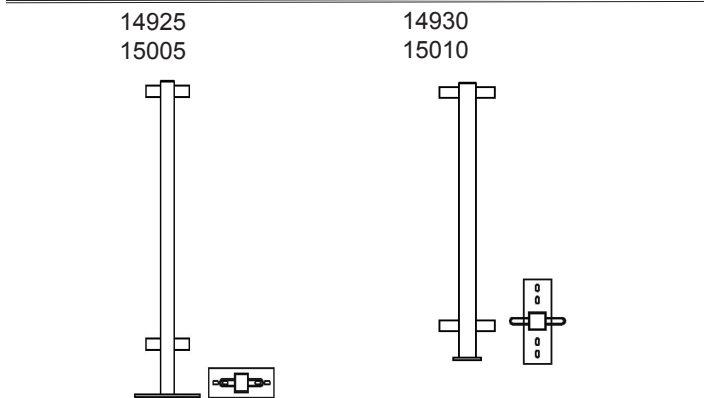

## Happy Hog 1 Way Posts

Part #	Description	UPC
BPENPFOHHPS0W	42" HH Post (No Loops)	14975
BPENPFOHHPF1W	HH 1-Way Along Base Post (40" Penning)	14915
BPENPFOHHPS1W	HH 1-Way Along Base Post (42" Penning)	14980
BPENPFOHHPF1WAC	HH 1-Way Across Base Post (40" Penning)	14920
BPENPFOHHPS1WA	HH 1-Way Across Base Post (42" Penning)	14985

## Happy Hog 3 Way Posts

Part #	Description	UPC
BPENPFOHHPF3W	HH 3-Way Post (40" Penning)	14935
BPENPFOHHPS3W	HH 3-Way Post (42" Penning)	15030
BPENPFOHHPS3FP12	HH 3-Way Feeder Post 12" Wide (42" Penning)	15020
BPENPFOHHPS3FP6	HH 3-Way Feeder Post 6" Wide (42" Penning)	15025

## Happy Hog 2 Way Posts

Part #	Description	UPC
BPENPFOHHPF2W	HH 2-Way Along Base Post (40" Penning)	14925
BPENPFOHHPS2W	HH 2-Way Along Base Post (42" Penning)	15005
BPENPFOHHPF2WAC	HH 2-Way Across Base Post (40" Penning)	14930
BPENPFOHHPS2WA	HH 2-Way Across Base Post (42" Penning)	15010

## Happy Hog 4 Way Posts

Part #	Description	UPC
BPENPFOHHPF4W	HH 4-Way Post (40" High Penning)	14940
BPENPFOHHPS4W	HH 4-Way Post (42" High Penning)	15035