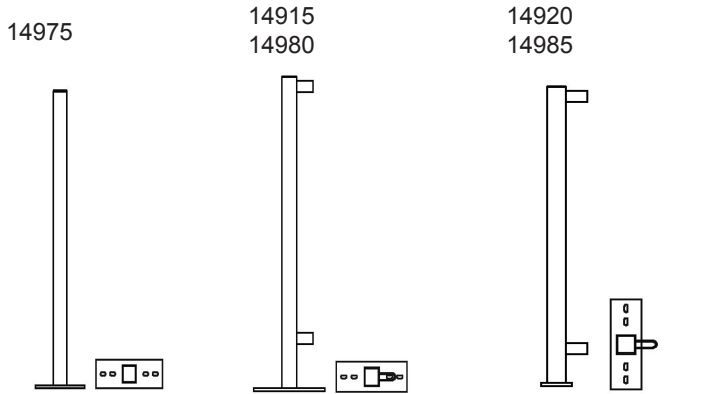

## Happy Hog 1 Way Posts

Part #	Description	UPC
BPENPFOHHPS0W	42" HH Post (No Loops)	14975
BPENPFOHHPF1W	HH 1-Way Along Base Post (40" Penning)	14915
BPENPFOHHPS1W	HH 1-Way Along Base Post (42" Penning)	14980
BPENPFOHHPF1WAC	HH 1-Way Across Base Post (40" Penning)	14920
BPENPFOHHPS1WA	HH 1-Way Across Base Post (42" Penning)	14985

## Happy Hog 3 Way Posts

Part #	Description	UPC
BPENPFOHHPF3W	HH 3-Way Post (40" Penning)	14935
BPENPFOHHPS3W	HH 3-Way Post (42" Penning)	15030
BPENPFOHHPS3FP12	HH 3-Way Feeder Post 12" Wide (42" Penning)	15020
BPENPFOHHPS3FP6	HH 3-Way Feeder Post 6" Wide (42" Penning)	15025

## Happy Hog 2 Way Posts

Part #	Description	UPC
BPENPFOHHPF2W	HH 2-Way Along Base Post (40" Penning)	14925
BPENPFOHHPS2W	HH 2-Way Along Base Post (42" Penning)	15005
BPENPFOHHPF2WAC	HH 2-Way Across Base Post (40" Penning)	14930
BPENPFOHHPS2WA	HH 2-Way Across Base Post (42" Penning)	15010

## Happy Hog 4 Way Posts

Part #	Description	UPC
BPENPFOHHPF4W	HH 4-Way Post (40" High Penning)	14940
BPENPFOHHPS4W	HH 4-Way Post (42" High Penning)	15035