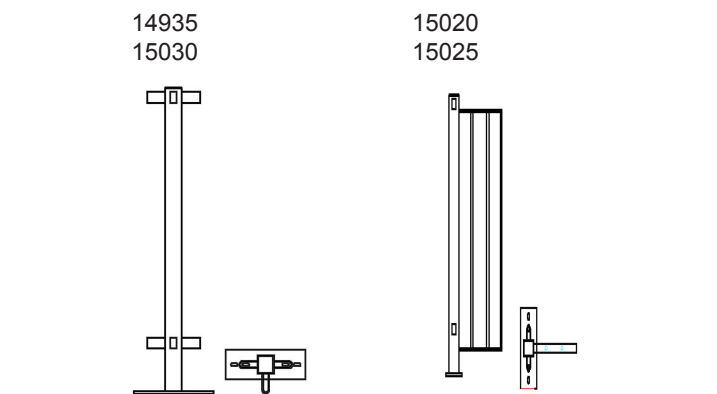

## Happy Hog 1 Way Posts

Part #	Description	UPC
BPENPFOHHPS0W	42" HH Post (No Loops)	14975
BPENPFOHHPF1W	HH 1-Way Along Base Post (40" Penning)	14915
BPENPFOHHPS1W	HH 1-Way Along Base Post (42" Penning)	14980
BPENPFOHHPF1WAC	HH 1-Way Across Base Post (40" Penning)	14920
BPENPFOHHPS1WA	HH 1-Way Across Base Post (42" Penning)	14985

## Happy Hog 3 Way Posts

Part #	Description	UPC
BPENPFOHHPF3W	HH 3-Way Post (40" Penning)	14935
BPENPFOHHPS3W	HH 3-Way Post (42" Penning)	15030
BPENPFOHHPS3FP12	HH 3-Way Feeder Post 12" Wide (42" Penning)	15020
BPENPFOHHPS3FP6	HH 3-Way Feeder Post 6" Wide (42" Penning)	15025

## Happy Hog 2 Way Posts

Part #	Description	UPC
BPENPFOHHPF2W	HH 2-Way Along Base Post (40" Penning)	14925
BPENPFOHHPS2W	HH 2-Way Along Base Post (42" Penning)	15005
BPENPFOHHPF2WAC	HH 2-Way Across Base Post (40" Penning)	14930
BPENPFOHHPS2WA	HH 2-Way Across Base Post (42" Penning)	15010

## Happy Hog 4 Way Posts

Part #	Description	UPC
BPENPFOHHPF4W	HH 4-Way Post (40" High Penning)	14940
BPENPFOHHPS4W	HH 4-Way Post (42" High Penning)	15035