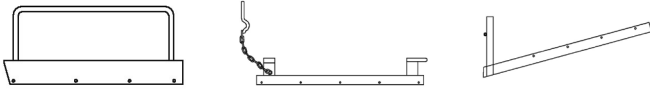

General Hardware

Part #	Description	UPC
BPENPARN2	1/2" Stall & Crate 2" Pipe Nipple	14445
BPENPARN2S	2" Spacer Rod For 2" Nipple	14446

Stall Boar Gate Hardware

14450 14455 14460
14475 14480 14485

14465 14470
 14490

Part #	Description	UPC
BPENPARSBG3001	Top Channel for 30" Boar Gate	14450
BPENPARSBG3801	Top Channel for 38" Boar Gate	14475
BPENPARSBG3002	Hinge Channel for 30" Boar Gate w/Pin	14455
BPENPARSBG3802	Hinge Channel for 38" Boar Gate w/Pin	14480
BPENPARSBG3003	Front 15D Channel for 30" Boar Gate	14460
BPENPARSBG3803	Front 15D Channel For 38" Boar Gate	14485
BPENPARSBG3004	Slide Bolt For Boar Gate	14465
BPENPARSBG3005	Front 90D Channel For 30" Boar Gate	14470
BPENPARSBG3805	90D Front Channel For 38" Boar Gate	14490