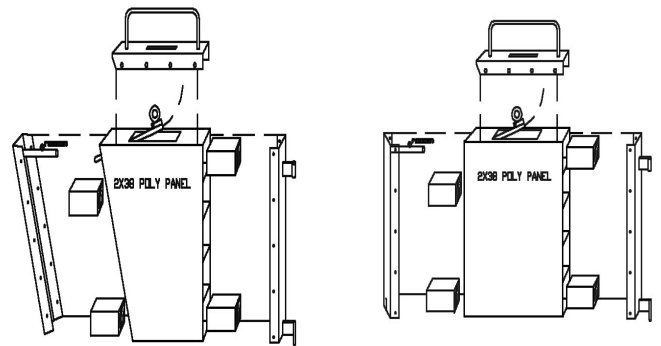

38" Stall Boar Gate Kits

15105

15110

Part #	Description	UPC
BPENPFOSBG3815D	15D (SBG) 38" Boar Gate Kit (Panel not included)	15105
BPENPFOSBG3890D	90D (SBG) 38" Boar Gate Kit (Panel not included)	15110