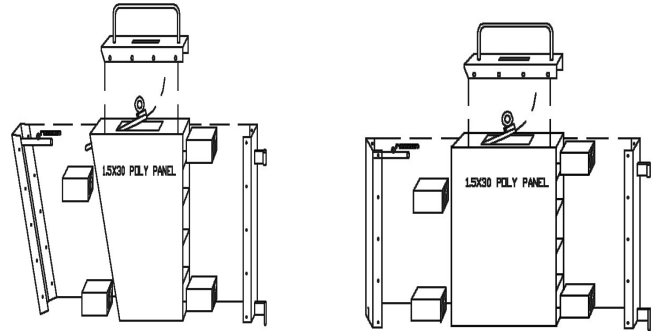

30" Stall Boar Gate Kits

15095

15100

Part #	Description	UPC
BPENPFOSBG3015D	15D (SBG) 30" Boar Gate Kit (Panel not included)	15095
BPENPFOSBG3090D	90D (SBG) 30" Boar Gate Kit (Panel not included)	15100