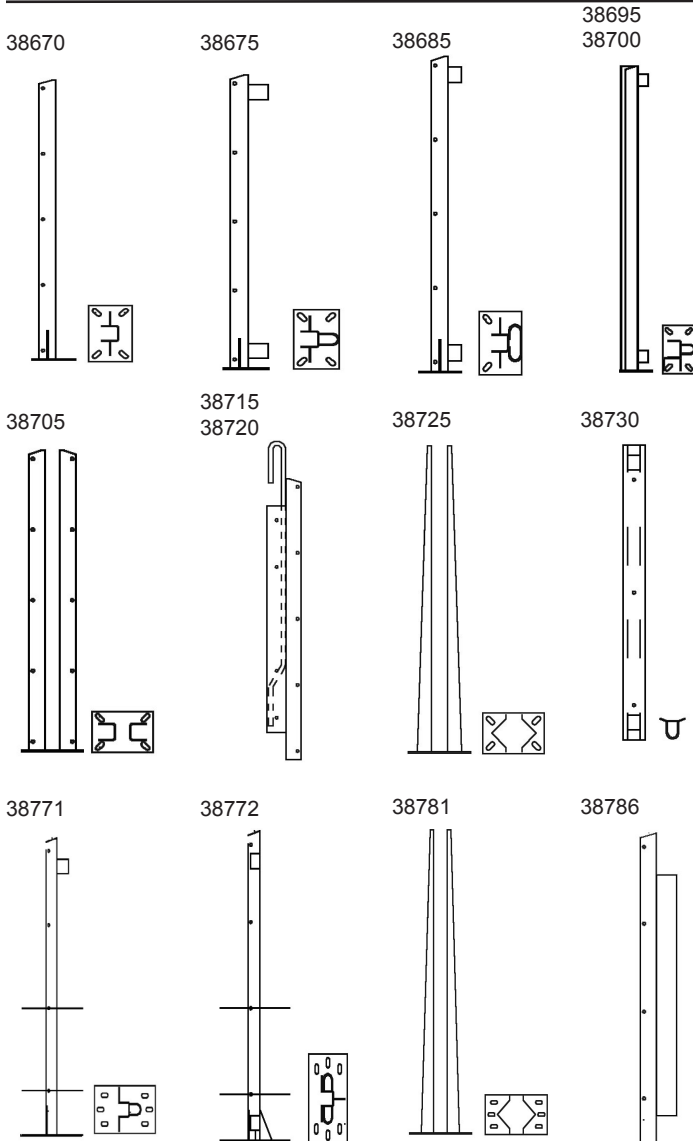

## 1 1/2" x 30" Nursery Hardware

Part #	Description	UPC
SPENPARNGEC	16ga Channel for Nursery Gate End	38180
SPENPARNGEPC	24" Pin Channel for Nursery Gate End	38185
SPENPARNPC	Channel for Nursery Post	38190
SPENPARS2NBB	Blank Nursery Wall Bracket	38205
SPENPARS2NSPB	Brace for Nursery Stiffner Post	38215
SPENPFOS2NWC	S2001 Wall Channel	38735
SPENPFOS2NWCWO	S2001 Optional Welded-On Wall Channel	38740

Part #	Description	UPC
SPENPFOS2N1W	S2001 Blank Post 1WC	38670
SPENPFOS2N2W	S2001 2-Way Post 1WC/SL	38675
SPENPFOS2N3W	S2001 3-Way Post 1WC/DL	38685
SPENPFOS2N3WL	S2001 3-Way Left Post 2WC/SL	38695
SPENPFOS2N3WR	S2001 3-Way Right Post 2WC/SL	38700
SPENPFOS2N4W	S2001 4-Way Post 2WC	38705
SPENPFOS2NGE	S2001 Gate End W/Pin	38715
SPENPFOS2NGEWOP	S2001 Gate End W/O Pin	38720
SPENPFOS2NSP	S2001 Stiffner Post	38725
SPENPFOS2NWB	S2001 Wall Bracket W/SL	38730
SPENPFOSN3D2WSL	Norlock 3-B w/Rail 2-Way Post 1WC/2SL	38771
SPENPFOSN3D3WSL	Norlock 3-B w/Rail 3-Way Post 1WC/4SL	38772
SPENPFOSN3DSP	Norlock 3-B Stiffner Post w/ Rail	38781
SPENPFOSN3GENP	Gate End Fits Norlock 3-B	38786