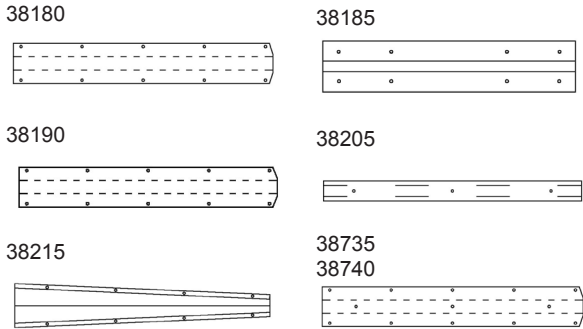

## 1 1/2" x 30" Nursery Hardware

Part #	Description	UPC
SPENPARNGEC	16ga Channel for Nursery Gate End	38180
SPENPARNGEPC	24" Pin Channel for Nursery Gate End	38185
SPENPARNPC	Channel for Nursery Post	38190
SPENPARS2NBB	Blank Nursery Wall Bracket	38205
SPENPARS2NSPB	Brace for Nursery Stiffner Post	38215
SPENPFOS2NWC	S2001 Wall Channel	38735
SPENPFOS2NWCWO	S2001 Optional Welded-On Wall Channel	38740

Part #	Description	UPC
SPENPFOS2N1W	S2001 Blank Post 1WC	38670
SPENPFOS2N2W	S2001 2-Way Post 1WC/SL	38675
SPENPFOS2N3W	S2001 3-Way Post 1WC/DL	38685
SPENPFOS2N3WL	S2001 3-Way Left Post 2WC/SL	38695
SPENPFOS2N3WR	S2001 3-Way Right Post 2WC/SL	38700
SPENPFOS2N4W	S2001 4-Way Post 2WC	38705
SPENPFOS2NGE	S2001 Gate End W/Pin	38715
SPENPFOS2NGEWOP	S2001 Gate End W/O Pin	38720
SPENPFOS2NSP	S2001 Stiffner Post	38725
SPENPFOS2NWB	S2001 Wall Bracket W/SL	38730
SPENPFOSN3D2WSL	Norlock 3-B w/Rail 2-Way Post 1WC/2SL	38771
SPENPFOSN3D3WSL	Norlock 3-B w/Rail 3-Way Post 1WC/4SL	38772
SPENPFOSN3DSP	Norlock 3-B Stiffner Post w/ Rail	38781
SPENPFOSN3GENP	Gate End Fits Norlock 3-B	38786