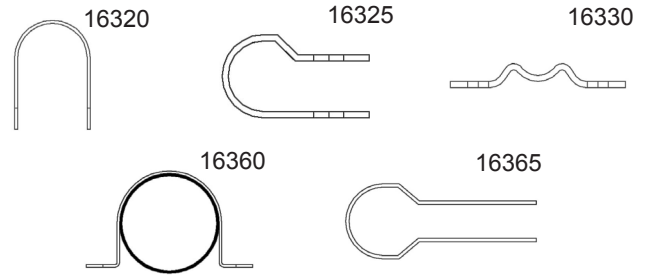

SS Gear Clamps

Part #	Description	UPC
CLAMGENS04	SS #4 Gear Clamp 1/4"-5/8"	16225
CLAMGENS06	SS #6 Gear Clamp 3/8"-7/8"	16230
CLAMGENS08	SS #8 Gear Clamp 7/16"-1"	16235
CLAMGENS10	SS #10 Gear Clamp 9/16"-1 1/8"	16240
CLAMGENS12	SS #12 Gear Clamp 9/16"-1 1/4"	16245
CLAMGENS16	SS #16 Gear Clamp 13/16"-1 1/2"	16250
CLAMGENS20	SS #20 Gear Clamp 3/4"-1 3/4"	16255
CLAMGENS24	SS #24 Gear Clamp 1 1/16"-2"	16260
CLAMGENS28	SS #28 Gear Clamp 1 5/16" - 2 1/4"	16265
CLAMGENS32	SS #32 Gear Clamp 1 9/16" - 2 1/2"	16270
CLAMGENS36	SS #36 Gear Clamp	16275
CLAMGENS40	SS #40 Gear Clamp	16280
CLAMGENS52	SS #52 Gear Clamp 2 13/16" - 3 3/4"	16290
CLAMGENS56	SS #56 Gear Clamp 2 1/8" - 3 7/8"	16295
CLAMGENS64	S.S. #64 Gear Clamp	16300

Card Holder Clamps

Part #	Description	UPC
CLAMPARSS100	SS 1" O.D. Standard Clamp	16305
CLAMPARSS150	SS 1 1/2" OD Clamp	16310
CLAMPARSS250	SS 1 1/4" OD Clamp	16315

Crate, Stall & Pipe Clamps

Part #	Description	UPC
CLAMPFO112OPEN	SS 1 1/2" ID Open Clamp (Crush Bar)	16320
CLAMPFO12PPINCH	SS 1/2" Pipe Pinch Clamp	16325
CLAMPFO12PSO	SS 1/2" Stand-off Bracket	16330
CLAMPFO3UCLAMP	SS 3" ID S.S.U-Clamp (S80 feed tube)	16360
CLAMPFOWDPCCLAMP	SS 1 1/2" Clamp (Water Pipe/Stall Mount)	16365

Tube & Pipe Hangers

Part #	Description	UPC
HANGPFO220/DISK	Model 220 & Disk Tube Hanger	28980
HANGPFO300/350	Model 300 & 350 Tube Hanger	28985
HANGPFO500	Model 500 Tube Hanger	28990
HANGPFOJ334	SS 3" J-Hanger (1/2" & 3/4")	29015
HANGPFOJ412	SS 4" J-Hanger (1/2" & 3/4")	29020
HANGPFOJ534	SS 5" J-Hanger (1/2" & 3/4")	29025
HANGPFOJ612	SS 6" J-Hanger (1/2" & 3/4")	29030
HANGPFOJ834	SS 8" J-Hanger (1/2" & 3/4")	29035
HANGPFOJ10	SS 10" J-Hanger (1/2" & 3/4")	29005
HANGPFOJ12	SS 12" J-Hanger (1/2" & 3/4")	29010
HANGPFOU3114	SS 3" U-Hanger (1" & 1 1/2")	29045
HANGPFOU3212	SS 3" U-Hanger (2 1/2" OD Pipe)	29050
HANGPFOU5114	SS 5" U-Hanger (1" & 1-1/2")	29055
HANGPFOU7212	SS 7" U-Hanger (1" & 1 1/2")	29060