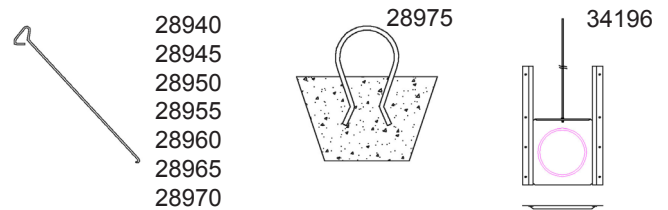

Manure Parts

Part #	Description	UPC
HANDPFOMTH	S.S. Manual Trip Handle (30 Drops)	28935
HANDPFOSHHOOK2	2" SS Manure Plug Hook	28940
HANDPFOSHHOOK3	3" SS Manure Plug Hook	28945
HANDPFOSHHOOK4	4" SS Manure Plug Hook	28950
HANDPFOSHHOOK5	5" SS Manure Plug Hook	28955
HANDPFOSHHOOK6	6" SS Manure Plug Hook	28960
HANDPFOSHHOOK7	7" SS Manure Plug Hook	28965
HANDPFOSHHOOK8	8" SS Manure Plug Hook	28970
HANDPFOSMPHC1516	5/16" S.S. Plug Ring Handle (Cement-In)	28975
MNURPFOCS12	SS 12" Manure Slide Gate	34196